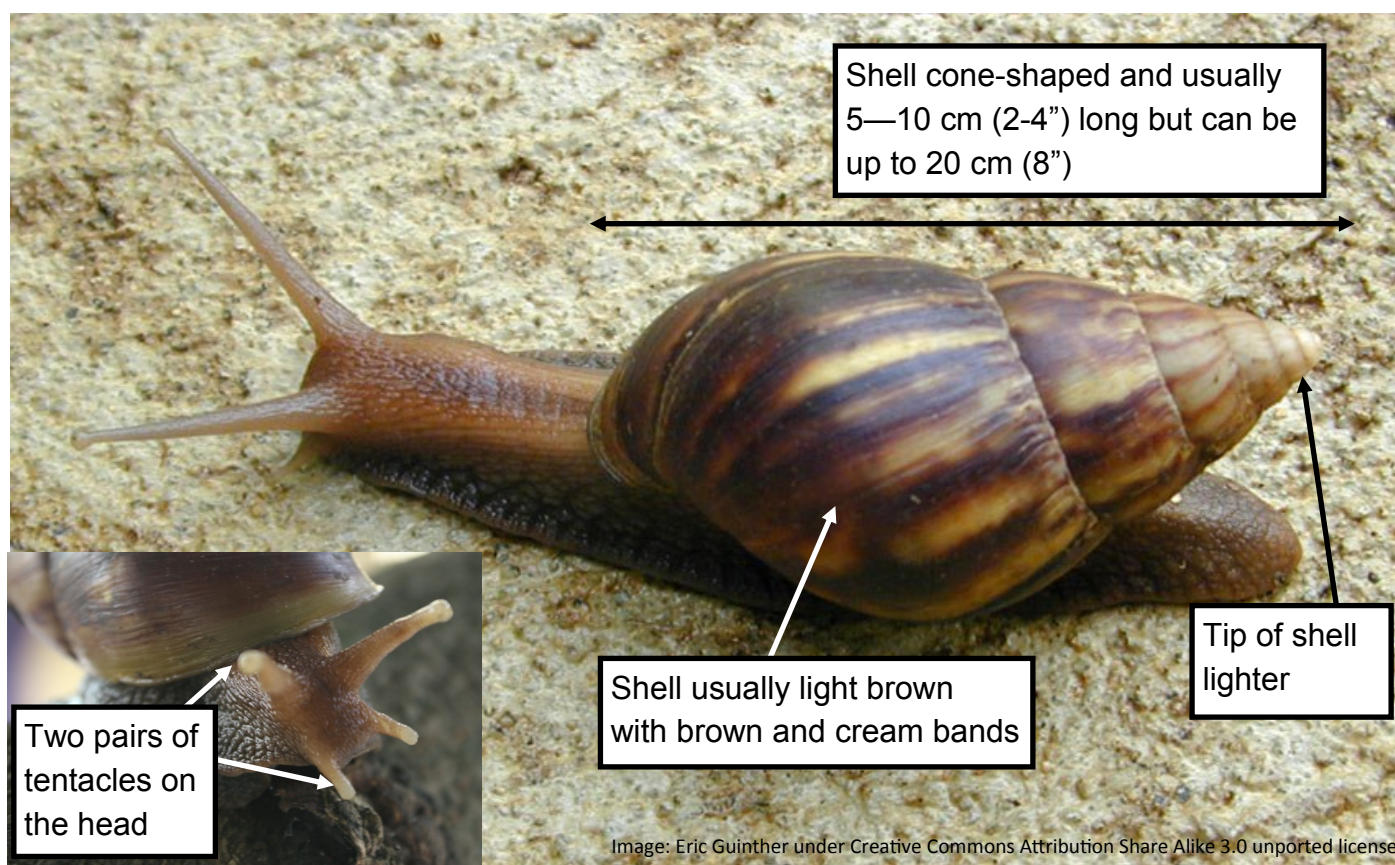

Have you seen this pest?

GIANT AFRICAN LAND SNAIL

Lissachatina fulica

What is it?

A large invasive snail from East Africa. Giant African land snail is a major plant pest which feeds on a range of important plants including vegetable and food crops.

Suspected sightings should be reported immediately using the details provided at the bottom of this poster.

Where might I see it?

Adult snails hide during the day, coming out at dusk to feed. May be found in agricultural areas, coastland, natural forest, riparian zones, shrublands, urban areas and wetlands.